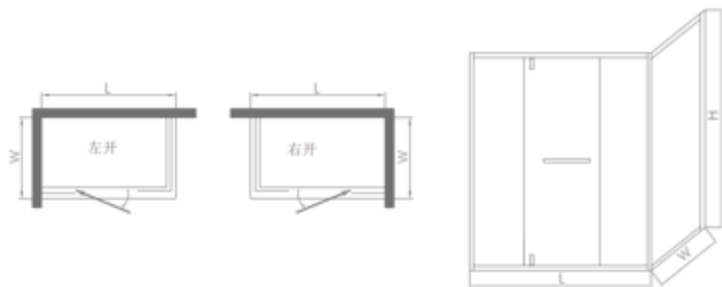

Customization: L1/L2: 800-1300mm H: 1850-2200mm

**KDLLZS04131**

Standard: 1500x2000mm

Customization: L: 1200-1600mm H: 1850-2200mm

**KDLLZL04131**

Standard: 900x1200x2000mm

Customization: L: 1000-1300mm W: 800-1300mm H: 1850-2200mm

**KDLLZL04141**

Standard:900x1500x2000mm

Customization:L: 1200-1600mm W:800-1300mm H: 1850-2200mm

**KDLLZU04141**

Standard:900x1500x2000mm

Customization:L: 1200-1600mm W:800-1300mm H: 1850-2200mm

**KDLLZU04151**