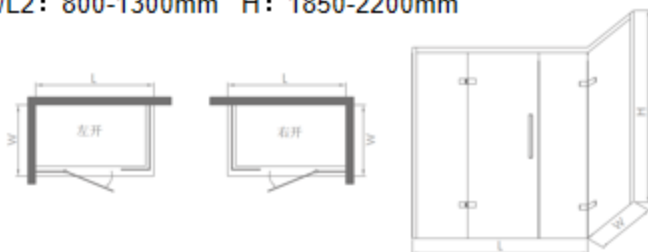

**KDLLHE08072**

Standard:1100xx2200x1100x2200mm

Customization:L: 1900-2500mm W:900-1500mm

H: 1850-2200mm

## **KDLLH040**

304 Stainless

Mirror / Satin Black

8mm and 10mm Glass

50x80mm Stone Base

**KDLLHS04021**

Standard:1000x2000mm

Customization:L: 800-1300mm H: 1850-2200mm

**KDLLHP04031**

Standard:900x900x2000mm

Customization:L1/L2: 800-1300mm H: 1850-2200mm

**KDLLHL04041**

Standard:900x1500x2000mm

Customization:L:1200-1600mm W:800-1300mm H:1850-2200mm

**KDLLHU04041**

Standard:900x1200x900x2000mm

Customization:

L:1000-1300mm W:800-1300mm H:1850-2200mm

**KDLLHT04052**

Standard:1100x2200x2000mm

Customization:L:1900-2500mm W:900-1500mm H:1850-2200mm

**KDLLHE04072**

Standard:1100x2200x1100x2000mm

Customization:L:1900-2500mm W:900-1500mm H:1850-2200mm