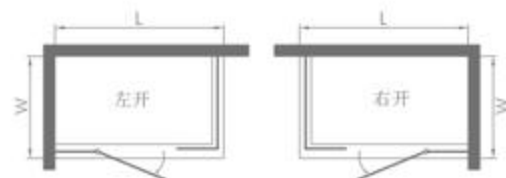

Customization:

L:1000-1300mm W:800-1300mm H:1850-2200mm

**KDLLHT04052**

Standard:1100x2200x2000mm

Customization:L:1900-2500mm W:900-1500mm H:1850-2200mm

**KDLLHE04072**

Standard:1100x2200x1100x2000mm

Customization:L:1900-2500mm W:900-1500mm H:1850-2200mm

## **KDLLH003**

304 Stainless

Mirror / Satin Black

8mm and 10mm Glass

50x80mm Stone Base

**KDLLHS00311**

Standard: 800x2000mm

Customization: L: 700-900mm H: 1850-2200mm

**KDLLHL00341**

Standard: 900x1500x2000mm

Customization: L: 1200-1600mm W: 800-1300mm H: 1850-2200mm

**KDLLHS00321**

Standard: 1000x2000mm

Customization: L: 800-1300mm H: 1850-2200mm

**KDLLHU00341**

Standard: 900x1200x2000mm