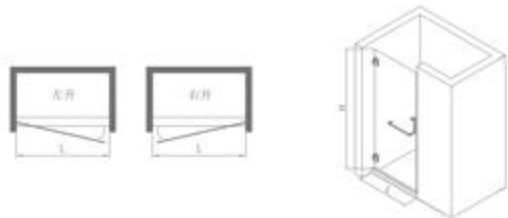

**KDLLHE00372**

Standard: 1100x2200x1100x2000mm

Customization: L: 1900-2500mm W: 800-1300mm H: 1850-2200mm

## **KDLLH901**

**304 Stainless**

**Mirror**

**8mm and 10mm Glass**

**50x80mm Stone Base**

**KDLLHS90111**

Standard: 800x2000mm

Customization: L: 700-900mm H: 1850-2200mm

**KDLLHL30141**

Standard: 900x1500x2000mm

Customization: L: 1200-1600mm W: 800-1300mm H: 1850-2200mm

**KDLLHS90121**

Standard: 1000x2000mm

Customization: L: 800-1300mm H: 1850-2200mm

**KDLLHU30141**

Standard: 900x1200x2000mm