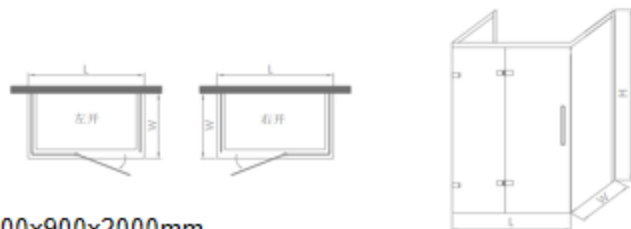

**KDLLHP04031**

Standard:900x900x2000mm

Customization:L1/L2: 800-1300mm H: 1850-2200mm

**KDLLHL04041**

Standard:900x1500x2000mm

Customization:L:1200-1600mm W:800-1300mm H:1850-2200mm

**KDLLHU04041**

Standard:900x1200x900x2000mm

Customization:

L:1000-1300mm W:800-1300mm H:1850-2200mm

**KDLLHT04052**

Standard:1100x2200x2000mm

Customization:L:1900-2500mm W:900-1500mm H:1850-2200mm

**KDLLHE04072**

Standard:1100x2200x1100x2000mm

Customization:L:1900-2500mm W:900-1500mm H:1850-2200mm