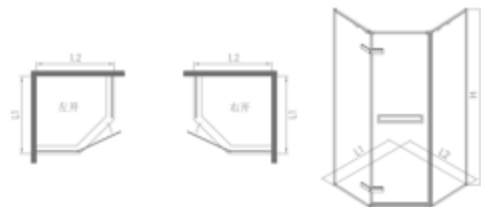

## KDLLH080

304 Stainless

Mirror / Satin Black

8mm and 10mm Glass

50x80mm Stone Base

KDLLHS08021

Standard:1000x2000mm

Customization:L: 800-1300mm H: 1850-2200mm

KDLLHS08021

Standard:1000x2000mm

Customization:L: 800-1300mm H: 1850-2200mm

KDLLHS08031

Standard:1000x2000mm

Customization:L: 1200-1600mm H: 1850-2200mm

**KDLLHS08031**

Standard:900x900x2000mm

Customization:L1/L2: 800-1300mm H: 1850-2200mm

**KDLLHS08031**

Standard:900x1200x2000mm

Customization:L: 1000-1300mm W: 800-1300mm

H: 1850-2200mm

**KDLLHU08041**

Standard:900xx1200x900x1200mm

Customization:L: 800-1300mm H: 1850-2200mm

**KDLLHT08052**

Standard:1100xx2200x2000mm

Customization:L: 1900-2500mm W:900-1500mm

H: 1850-2200mm

**KDLLHF08062**

Standard:1100xx2200x1100x2200mm

Customization:L: 1900-2500mm W:900-1500mm

H: 1850-2200mm