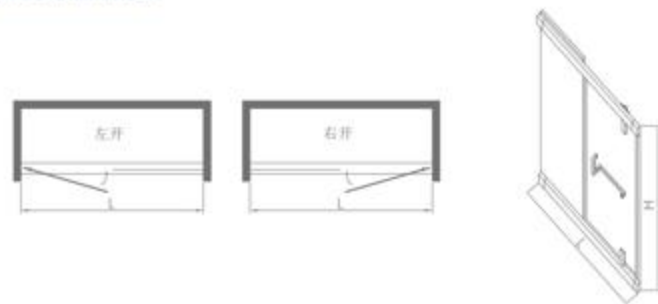

KDLLZS04021

Standard: 1000x2000mm

Customization: L: 800-1300mm H: 1850-2200mm