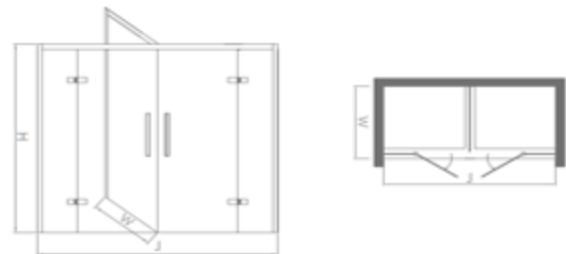

**KDLLHP04031**

Standard:900x900x2000mm

Customization:L1/L2: 800-1300mm H: 1850-2200mm

**KDLLHL04041**

Standard:900x1500x2000mm

Customization:L:1200-1600mm W:800-1300mm H:1850-2200mm

**KDLLHU04041**

Standard:900x1200x900x2000mm

Customization:

L:1000-1300mm W:800-1300mm H:1850-2200mm

**KDLLHT04052**

Standard:1100x2200x2000mm

Customization:L:1900-2500mm W:900-1500mm H:1850-2200mm

**KDLLHE04072**

Standard:1100x2200x1100x2000mm

Customization:L:1900-2500mm W:900-1500mm H:1850-2200mm