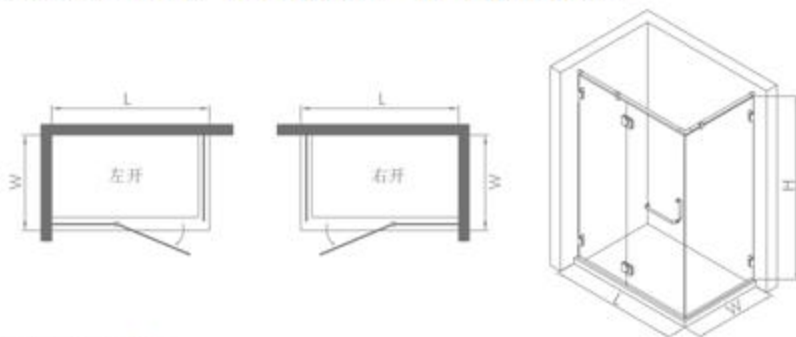

KDLLHS00131
Standard:1500x2000mm
Customization:L: 1200-1600mm H: 1850-2200mm