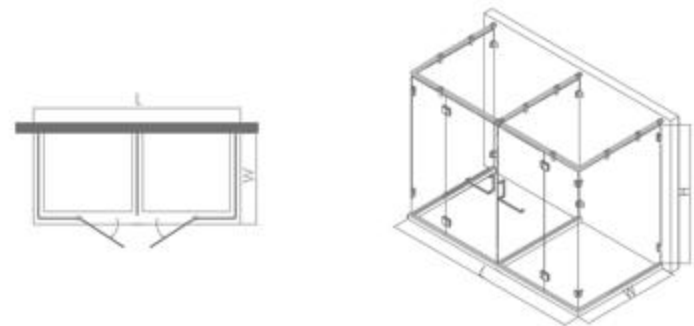

Customization: L: 800-1300mm W: 800-1300mm H: 1850-2200mm

**KDLLHP90131**

Standard: 900x900x2000mm

Customization: L1/L2: 800-1300mm H: 1850-2200mm

**KDLLHU90151**

Standard: 900x1500x2000mm

Customization: L: 1200-1600mm W: 800-1300mm H: 1850-2200mm

**KDLLHF90162**

Standard: 1100x2200x1100x2000mm

Customization: L: 1900-2500mm W: 800-1300mm H: 1850-2200mm

**KDLLHT90152**

Standard: 1100x2200x2000mm

Customization: L: 1900-2500mm W: 800-1300mm H: 1850-2200mm