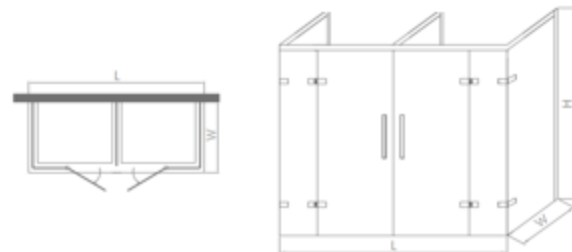

**KDLLHP04031**

Standard:900x900x2000mm

Customization:L1/L2: 800-1300mm H: 1850-2200mm

**KDLLHL04041**

Standard:900x1500x2000mm

Customization:L:1200-1600mm W:800-1300mm H:1850-2200mm

**KDLLHU04041**

Standard:900x1200x900x2000mm

Customization:

L:1000-1300mm W:800-1300mm H:1850-2200mm

**KDLLHT04052**

Standard:1100x2200x2000mm

Customization:L:1900-2500mm W:900-1500mm H:1850-2200mm

**KDLLHE04072**

Standard:1100x2200x1100x2000mm

Customization:L:1900-2500mm W:900-1500mm H:1850-2200mm