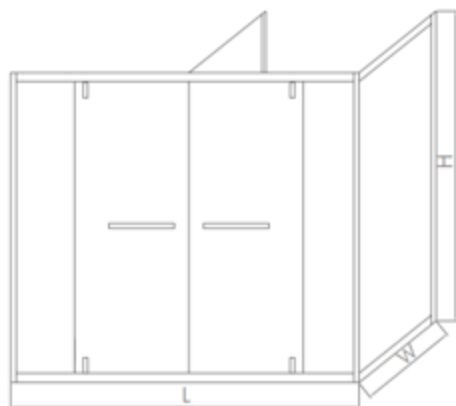

KDLLZE04172

Standard: 1100x2200x1100x2200mm

Customization: L: 1900-2500mm W: 900-1500mm H: 1850-2200mm

KDLLZF04162

Standard: 1100x2200x1100x2200mm

Customization:

L: 1900-2500mm

W: 900-1300mm

H: 1850-2200mm