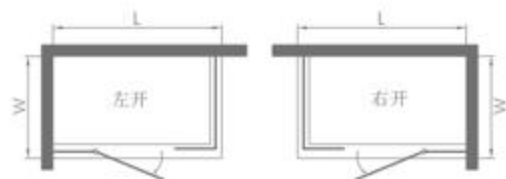

**KDLLHE00372**

Standard: 1100x2200x1100x2000mm

Customization: L: 1900-2500mm W: 800-1300mm H: 1850-2200mm

## **KDLLH901**

**304 Stainless**

**Mirror**

**8mm and 10mm Glass**

**50x80mm Stone Base**

**KDLLHS90111**

Standard: 800x2000mm

Customization: L: 700-900mm H: 1850-2200mm

**KDLLHL30141**

Standard: 900x1500x2000mm

Customization: L: 1200-1600mm W: 800-1300mm H: 1850-2200mm

**KDLLHS90121**

Standard: 1000x2000mm

Customization: L: 800-1300mm H: 1850-2200mm

**KDLLHU30141**

Standard: 900x1200x2000mm