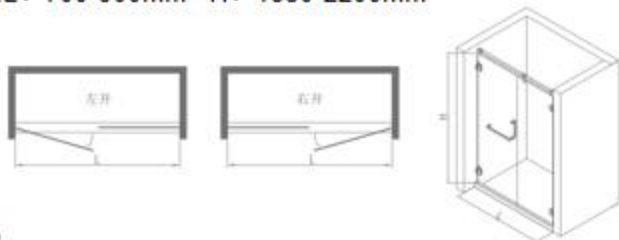

**KDLLHP04031**

Standard:900x900x2000mm

Customization:L1/L2: 800-1300mm H: 1850-2200mm

**KDLLHL04041**

Standard:900x1500x2000mm

Customization:L:1200-1600mm W:800-1300mm H:1850-2200mm

**KDLLHU04041**

Standard:900x1200x900x2000mm

Customization:

L:1000-1300mm W:800-1300mm H:1850-2200mm

**KDLLHT04052**

Standard:1100x2200x2000mm

Customization:L:1900-2500mm W:900-1500mm H:1850-2200mm

**KDLLHE04072**

Standard:1100x2200x1100x2000mm

Customization:L:1900-2500mm W:900-1500mm H:1850-2200mm

## **KDLLH003**

304 Stainless

Mirror / Satin Black

8mm and 10mm Glass

50x80mm Stone Base

**KDLLHS00311**

Standard: 800x2000mm

Customization: L: 700-900mm H: 1850-2200mm

**KDLLHL00341**

Standard: 900x1500x2000mm

Customization: L: 1200-1600mm W: 800-1300mm H: 1850-2200mm

**KDLLHS00321**

Standard: 1000x2000mm

Customization: L: 800-1300mm H: 1850-2200mm

**KDLLHU00341**

Standard: 900x1200x2000mm