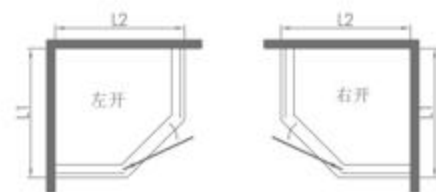

KDLLZS04021

Standard: 1000x2000mm

Customization: L: 800-1300mm H: 1850-2200mm

KDLLZP04031

Standard: 900x900x2000mm

Customization: L1/L2: 800-1300mm H: 1850-2200mm

KDLLZS04031

Standard: 1500x2000mm

Customization: L: 1200-1600mm H: 1850-2200mm

KDLLZL04031

Standard: 900x1200x2000mm

Customization: L: 1000-1300mm W: 800-1300mm H: 1850-2200mm