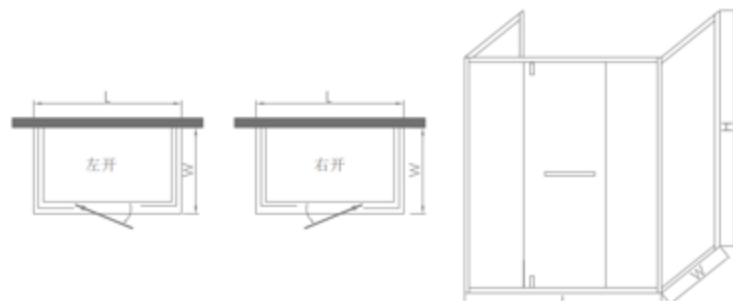

**KDLLZL04141**

Standard:900x1500x2000mm

Customization:L: 1200-1600mm W:800-1300mm H: 1850-2200mm

**KDLLZU04141**

Standard:900x1500x2000mm

Customization:L: 1200-1600mm W:800-1300mm H: 1850-2200mm

**KDLLZU04151**

Standard:900x1500x2000mm

Customization:L: 1200-1600mm W:800-1300mm H: 1850-2200mm

**KDLLZT04152**

Standard:900x1500x2000mm

Customization:L: 1200-1600mm W:800-1300mm H: 1850-2200mm

**KDLLZE04172**

Standard: 1100x2200x1100x2200mm