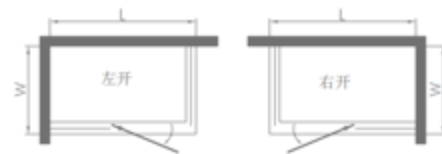

Customization: L1/L2: 800-1300mm H: 1850-2200mm

**KDLLZS04131**

Standard: 1500x2000mm

Customization: L: 1200-1600mm H: 1850-2200mm

**KDLLZL04131**

Standard: 900x1200x2000mm

Customization: L: 1000-1300mm W: 800-1300mm H: 1850-2200mm