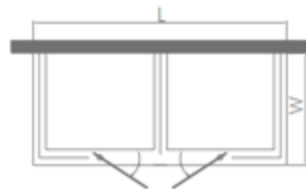

Standard:900x1500x2000mm

Customization:L: 1200-1600mm W:800-1300mm H: 1850-2200mm

**KDLLZT04152**

Standard:900x1500x2000mm

Customization:L: 1200-1600mm W:800-1300mm H: 1850-2200mm

**KDLLZE04172**

Standard: 1100x2200x1100x2200mm

Customization: L: 1900-2500mm W: 900-1500mm H: 1850-2200mm

**KDLLZF04162**

Standard: 1100x2200x1100x2200mm

Customization:

L: 1900-2500mm

W: 900-1300mm

H: 1850-2200mm

**KDLLZ040**