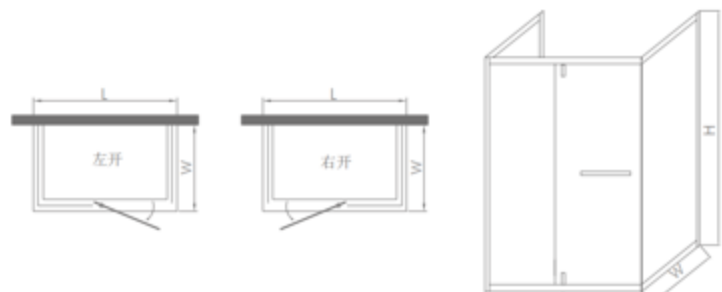

Customization: L1/L2: 800-1300mm H: 1850-2200mm

**KDLLZS04131**

Standard: 1500x2000mm

Customization: L: 1200-1600mm H: 1850-2200mm

**KDLLZL04131**

Standard: 900x1200x2000mm

Customization: L: 1000-1300mm W: 800-1300mm H: 1850-2200mm

**KDLLZL04141**

Standard:900x1500x2000mm

Customization:L: 1200-1600mm W:800-1300mm H: 1850-2200mm

**KDLLZU04141**

Standard:900x1500x2000mm

Customization:L: 1200-1600mm W:800-1300mm H: 1850-2200mm

**KDLLZU04151**