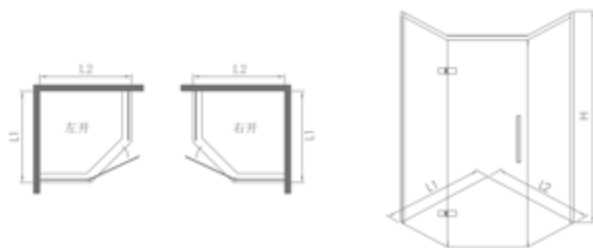

**KDLLHE08072**

Standard:1100xx2200x1100x2200mm

Customization:L: 1900-2500mm W:900-1500mm

H: 1850-2200mm

## **KDLLH040**

304 Stainless

Mirror / Satin Black

8mm and 10mm Glass

50x80mm Stone Base

**KDLLHS04021**

Standard:1000x2000mm

Customization:L: 800-1300mm H: 1850-2200mm

**KDLLHP04031**

Standard:900x900x2000mm

Customization:L1/L2: 800-1300mm H: 1850-2200mm

**KDLLHL04041**

Standard:900x1500x2000mm

Customization:L:1200-1600mm W:800-1300mm H:1850-2200mm

**KDLLHU04041**

Standard:900x1200x900x2000mm