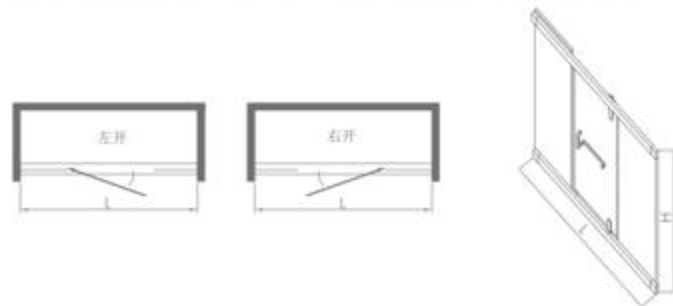

Customization: L: 1900-2500mm W: 900-1500mm H: 1850-2200mm

**KDLLZF04162**

Standard: 1100x2200x1100x2200mm

Customization:

L: 1900-2500mm

W: 900-1300mm

H: 1850-2200mm

**KDLLZ040**

**KDLLZS04031**

Standard: 1500x2000mm

Customization: L: 1200-1600mm H: 1850-2200mm

**KDLLZL04031**

Standard: 900x1200x2000mm

Customization: L: 1000-1300mm W: 800-1300mm H: 1850-2200mm

**KDLLZU04041**

Standard: 900x1200x900x2000mm