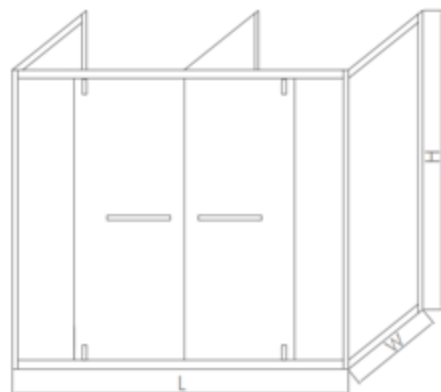

**KDLLHE08072**

Standard:1100xx2200x1100x2200mm

Customization:L: 1900-2500mm W:900-1500mm

H: 1850-2200mm

Standard:900x1500x2000mm

Customization:L: 1200-1600mm W:800-1300mm H: 1850-2200mm

**KDLLZT04152**

Standard:900x1500x2000mm

Customization:L: 1200-1600mm W:800-1300mm H: 1850-2200mm

**KDLLZE04172**

Standard: 1100x2200x1100x2200mm

Customization: L: 1900-2500mm W: 900-1500mm H: 1850-2200mm

**KDLLZF04162**

Standard: 1100x2200x1100x2200mm

Customization:

L: 1900-2500mm

W: 900-1300mm

H: 1850-2200mm

**KDLLZ040**