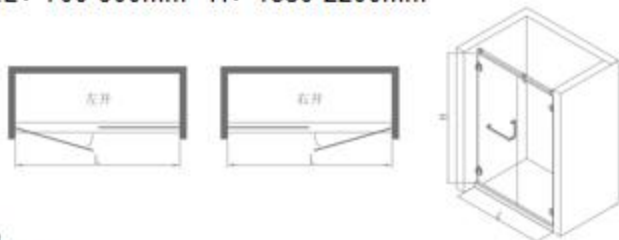

**KDLLHE00372**

Standard: 1100x2200x1100x2000mm

Customization: L: 1900-2500mm W: 800-1300mm H: 1850-2200mm

## **KDLLH901**

**304 Stainless**

**Mirror**

**8mm and 10mm Glass**

**50x80mm Stone Base**

**KDLLHS90111**

Standard: 800x2000mm

Customization: L: 700-900mm H: 1850-2200mm

**KDLLHL30141**

Standard: 900x1500x2000mm

Customization: L: 1200-1600mm W: 800-1300mm H: 1850-2200mm

**KDLLHS90121**

Standard: 1000x2000mm

Customization: L: 800-1300mm H: 1850-2200mm

**KDLLHU30141**

Standard: 900x1200x2000mm