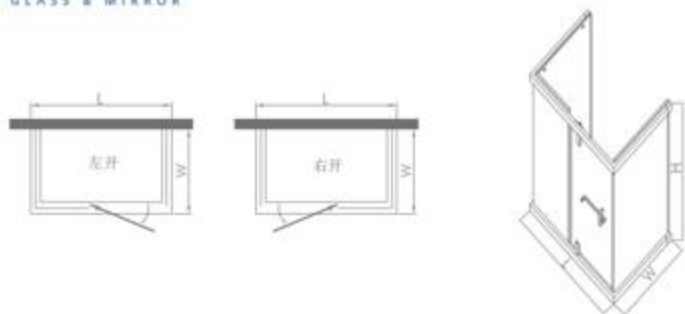

**KDLLZS04031**

Standard: 1500x2000mm

Customization: L: 1200-1600mm H: 1850-2200mm

**KDLLZL04031**

Standard: 900x1200x2000mm

Customization: L: 1000-1300mm W: 800-1300mm H: 1850-2200mm

**KDLLZU04041**

Standard: 900x1200x900x2000mm

Customization: L: 1000-1300mm W: 800-1300mm H: 1850-2200mm

**KDLLZF04062**

Standard: 1100x2200x1100x2000mm

Customization: L: 1900-2500mm W: 900-1500mm H: 1850-2200mm

**KDLLZT04052**

Standard: 1100x2200x2000mm