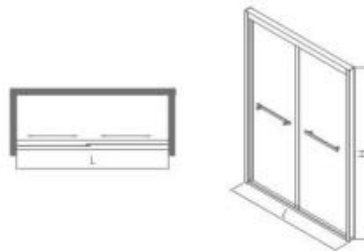

Customization:L: 1400-2000mm H: 1850-2200mm

KDLLSL04632

Standard:900x1400x2000mm

Customization:L: 1200-1600mm W:800-1200mm H: 1850-2200mm

KDLLS045

304 Stainless
Mirror / Satin Black
8mm and 10mm Glass
50x80mm Stone Base

Customization:L: 1400-1800mm H: 1850-2200mm

KDLLSS04542

Standard:1600x2000mm

Customization:L: 1400-2000mm H: 1850-2200mm

KDLLSL04532

Standard:900x1400x2000mm

Customization:L: 1200-1600mm W:800-1200mm H: 1850-2200mm

KDLLS044

304 Stainless
Mirror / Satin Black
8mm and 10mm Glass
50x80mm Stone Base

KDLLSS04422

Standard:1400x2000mm

Customization:L: 1200-1600mm H: 1850-2200mm

KDLLSL04432

Standard:900x1400x2000mm

Customization:L: 1200-1600mm W:800-1200mm H: 1850-2200mm