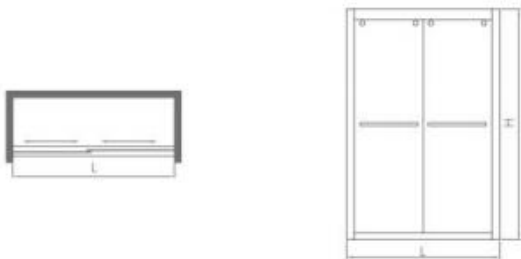

Customization: 1200-1600mm W800-1200mm H: 1850-2200mm

KDLLS046

304 Stainless
Mirror / Satin Black
8mm and 10mm Glass
50x80mm Stone Base

KDLLSS04622

Standard:1400x2000mm

Customization:L: 1200-1600mm H: 1850-2200mm

Customization:L: 1400-2000mm H: 1850-2200mm

KDLLSL04632

Standard:900x1400x2000mm

Customization:L: 1200-1600mm W:800-1200mm H: 1850-2200mm

KDLLS045

304 Stainless
Mirror / Satin Black
8mm and 10mm Glass
50x80mm Stone Base

KDLLSS04521

Standard:1400x2000mm

Customization:L: 1200-1600mm H: 1850-2200mm

KDLLSS04522

Standard:1400x2000mm

Customization:L: 1200-1600mm H: 1850-2200mm

KDLLSS04531

Standard:1500x2000mm

Customization:L: 1400-1800mm H: 1850-2200mm

KDLLSS04542

Standard:1600x2000mm

Customization:L: 1400-2000mm H: 1850-2200mm

KDLLSL04532

Standard:900x1400x2000mm

Customization:L: 1200-1600mm W:800-1200mm H: 1850-2200mm