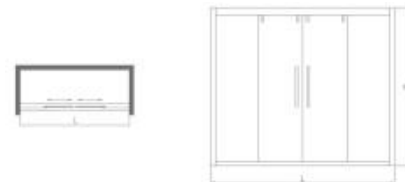

Double Sliding Doors

KDLLS080

**304 Stainless
Mirror / Rose Gold
8mm and 10mm Glass
50x80mm Stone Base**

KDLLSS08022

Standard: 1400x2000mm

Customization: L: 1200-1600mm H: 1850-2200mm

KDLLSL08032

Standard: 900x1400x2000mm

Customization: 1200-1600mm W800-1200mm H: 1850-2200mm

KDLLS046

304 Stainless
Mirror / Satin Black
8mm and 10mm Glass
50x80mm Stone Base

KDLLSS04622

Standard:1400x2000mm

Customization:L: 1200-1600mm H: 1850-2200mm

KDLLSS04621

Standard:1400x2000mm

Customization:L: 1200-1600mm H: 1850-2200mm

KDLLSS04631

Standard:1500x2000mm

Customization:L: 1400-1800mm H: 1850-2200mm

KDLLSS04642

Standard:1600x2000mm

Customization:L: 1400-2000mm H: 1850-2200mm

KDLLSL04632

Standard:900x1400x2000mm

Customization:L: 1200-1600mm W:800-1200mm H: 1850-2200mm

KDLLS045

304 Stainless
Mirror / Satin Black
8mm and 10mm Glass
50x80mm Stone Base