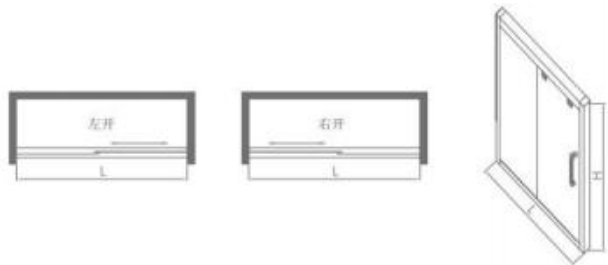

KDLLSS04331

Standard:1500x2000mm

Customization:L: 1400-1800mm H: 1850-2200mm

KDLLSS04342

Standard:1600x2000mm

Customization:L: 1400-2000mm H: 1850-2200mm

KDLLSL04332

Standard:900x1400x2000mm

Customization:L: 1200-1600mm W:800-1200mm H: 1850-2200mm

KDLLS042

**304 Stainless
Mirror / Satin Black
8mm and 10mm Glass
50x80mm Stone Base**

KDLLSS04221

Standard:1400x2000mm

Customization:L: 1200-1600mm H: 1850-2200mm

KDLLSS04222

Standard:1400x2000mm

Customization:L: 1200-1600mm H: 1850-2200mm

KDLLSS04231

Standard:1500x2000mm

Customization:L: 1400-1800mm H: 1850-2200mm

KDLLSS04242

Standard:1600x2000mm