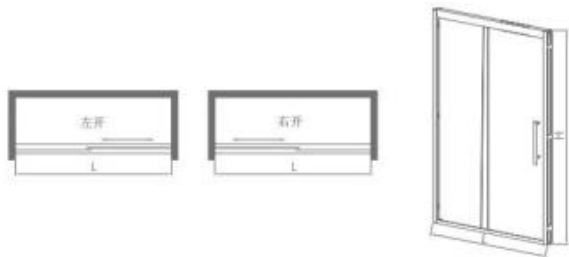

KDLLSS04321

Standard:1400x2000mm

Customization:L: 1200-1600mm H: 1850-2200mm