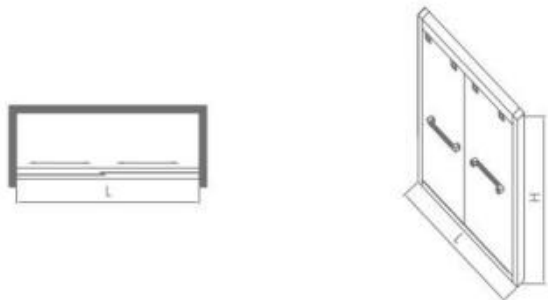

KDLLSS04331

Standard:1500x2000mm

Customization:L: 1400-1800mm H: 1850-2200mm

KDLLSS04342

Standard:1600x2000mm

Customization:L: 1400-2000mm H: 1850-2200mm

KDLLSL04332

Standard:900x1400x2000mm

Customization:L: 1200-1600mm W:800-1200mm H: 1850-2200mm

KDLLS042

**304 Stainless
Mirror / Satin Black
8mm and 10mm Glass
50x80mm Stone Base**

KDLLSS04221

Standard:1400x2000mm

Customization:L: 1200-1600mm H: 1850-2200mm

KDLLSS04222

Standard:1400x2000mm

Customization:L: 1200-1600mm H: 1850-2200mm

KDLLSS04231

Standard:1500x2000mm

Customization:L: 1400-1800mm H: 1850-2200mm

KDLLSS04242

Standard:1600x2000mm