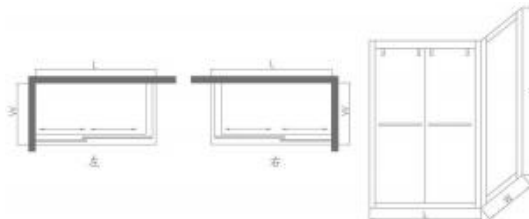

Customization: 1200-1600mm W800-1200mm H: 1850-2200mm

KDLLS046

304 Stainless
Mirror / Satin Black
8mm and 10mm Glass
50x80mm Stone Base

KDLLSS04622

Standard:1400x2000mm

Customization:L: 1200-1600mm H: 1850-2200mm

KDLLSS04621

Standard:1400x2000mm

Customization:L: 1200-1600mm H: 1850-2200mm

KDLLSS04631

Standard:1500x2000mm

Customization:L: 1400-1800mm H: 1850-2200mm

KDLLSS04642

Standard:1600x2000mm

Customization:L: 1400-2000mm H: 1850-2200mm

KDLLSL04632

Standard:900x1400x2000mm

Customization:L: 1200-1600mm W:800-1200mm H: 1850-2200mm

KDLLS045

304 Stainless
Mirror / Satin Black
8mm and 10mm Glass
50x80mm Stone Base

Customization:L: 1400-1800mm H: 1850-2200mm

KDLLSS04542

Standard:1600x2000mm

Customization:L: 1400-2000mm H: 1850-2200mm

KDLLSL04532

Standard:900x1400x2000mm

Customization:L: 1200-1600mm W:800-1200mm H: 1850-2200mm