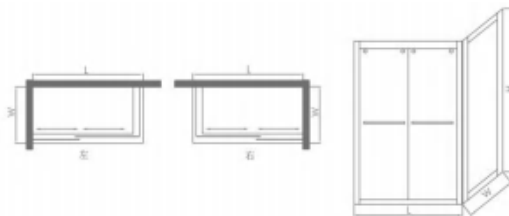

Customization:L: 1400-2000mm H: 1850-2200mm

KDLLSL04632

Standard:900x1400x2000mm

Customization:L: 1200-1600mm W:800-1200mm H: 1850-2200mm

KDLLS045

304 Stainless
Mirror / Satin Black
8mm and 10mm Glass
50x80mm Stone Base

KDLLSS04521

Standard:1400x2000mm

Customization:L: 1200-1600mm H: 1850-2200mm

KDLLSS04522

Standard:1400x2000mm

Customization:L: 1200-1600mm H: 1850-2200mm

KDLLSS04531

Standard:1500x2000mm

Customization:L: 1400-1800mm H: 1850-2200mm

KDLLSS04542

Standard:1600x2000mm

Customization:L: 1400-2000mm H: 1850-2200mm

KDLLSL04532

Standard:900x1400x2000mm

Customization:L: 1200-1600mm W:800-1200mm H: 1850-2200mm