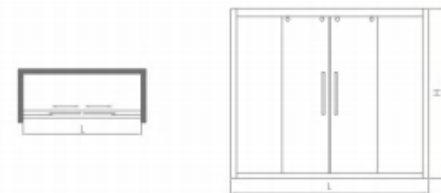

Customization: 1200-1600mm W800-1200mm H: 1850-2200mm

KDLLS046

304 Stainless
Mirror / Satin Black
8mm and 10mm Glass
50x80mm Stone Base

KDLLSS04622

Standard:1400x2000mm

Customization:L: 1200-1600mm H: 1850-2200mm

Customization:L: 1400-2000mm H: 1850-2200mm

KDLLSL04632

Standard:900x1400x2000mm

Customization:L: 1200-1600mm W:800-1200mm H: 1850-2200mm

KDLLS045

304 Stainless
Mirror / Satin Black
8mm and 10mm Glass
50x80mm Stone Base

KDLLSS04521

Standard:1400x2000mm

Customization:L: 1200-1600mm H: 1850-2200mm

KDLLSS04522

Standard:1400x2000mm

Customization:L: 1200-1600mm H: 1850-2200mm

KDLLSS04531

Standard:1500x2000mm

Customization:L: 1400-1800mm H: 1850-2200mm

KDLLSS04542

Standard:1600x2000mm

Customization:L: 1400-2000mm H: 1850-2200mm

KDLLSL04532

Standard:900x1400x2000mm

Customization:L: 1200-1600mm W:800-1200mm H: 1850-2200mm