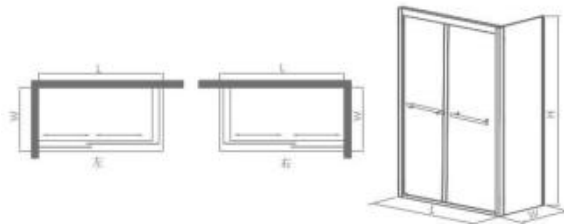

KDLLSS04331

Standard:1500x2000mm

Customization:L: 1400-1800mm H: 1850-2200mm

KDLLSS04342

Standard:1600x2000mm

Customization:L: 1400-2000mm H: 1850-2200mm

KDLLSL04332

Standard:900x1400x2000mm

Customization:L: 1200-1600mm W:800-1200mm H: 1850-2200mm

KDLLS042

**304 Stainless
Mirror / Satin Black
8mm and 10mm Glass
50x80mm Stone Base**

KDLLSS04221

Standard:1400x2000mm

Customization:L: 1200-1600mm H: 1850-2200mm