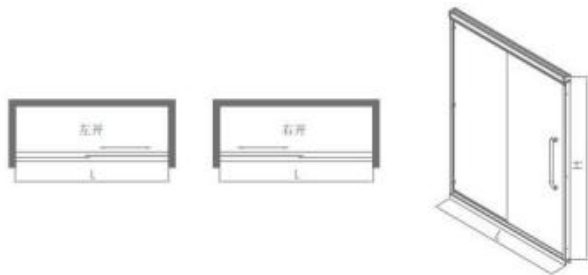

KDLLSS00321

Standard:1400x2000mm

Customization:L: 1200-1600mm H: 1850-2200mm