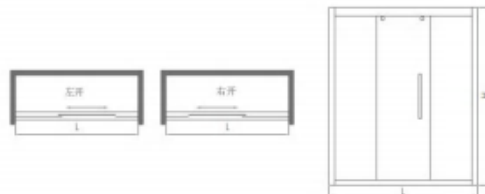

Customization:L: 1400-2000mm H: 1850-2200mm

KDLLSL04632

Standard:900x1400x2000mm

Customization:L: 1200-1600mm W:800-1200mm H: 1850-2200mm

KDLLS045

304 Stainless
Mirror / Satin Black
8mm and 10mm Glass
50x80mm Stone Base

KDLLSS04521

Standard:1400x2000mm

Customization:L: 1200-1600mm H: 1850-2200mm

KDLLSS04522

Standard:1400x2000mm

Customization:L: 1200-1600mm H: 1850-2200mm

KDLLSS04531

Standard:1500x2000mm

Customization:L: 1400-1800mm H: 1850-2200mm

KDLLSS04542

Standard:1600x2000mm

Customization:L: 1400-2000mm H: 1850-2200mm

KDLLSL04532

Standard:900x1400x2000mm

Customization:L: 1200-1600mm W:800-1200mm H: 1850-2200mm