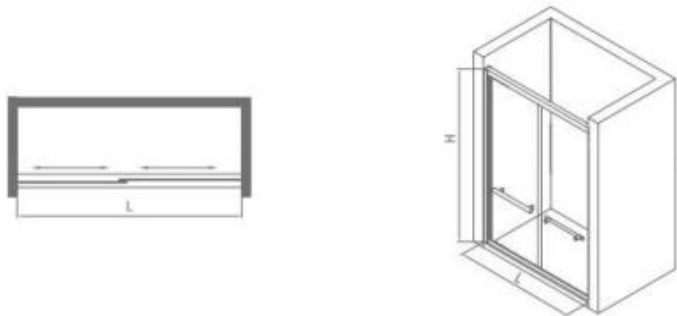

KDLLSS00122

Standard:1400x2000mm

Customization:L: 1200-1600mm H: 1850-2200mm

KDLLSS00121

Standard:1400x2000mm

Customization:L: 1200-1600mm H: 1850-2200mm