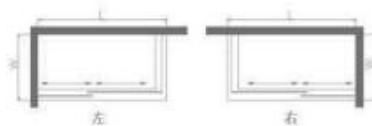

Double Sliding Doors

KDLLS080

**304 Stainless
Mirror / Rose Gold
8mm and 10mm Glass
50x80mm Stone Base**

KDLLSS08022

Standard: 1400x2000mm

Customization: L: 1200-1600mm H: 1850-2200mm

KDLLSL08032

Standard: 900x1400x2000mm

Customization: 1200-1600mm W800-1200mm H: 1850-2200mm

KDLLS046

304 Stainless
Mirror / Satin Black
8mm and 10mm Glass
50x80mm Stone Base

KDLLSS04622

Standard:1400x2000mm

Customization:L: 1200-1600mm H: 1850-2200mm

KDLLSS04621

Standard:1400x2000mm

Customization:L: 1200-1600mm H: 1850-2200mm

KDLLSS04631

Standard:1500x2000mm

Customization:L: 1400-1800mm H: 1850-2200mm

KDLLSS04642

Standard:1600x2000mm

Customization:L: 1400-2000mm H: 1850-2200mm

KDLLSL04632

Standard:900x1400x2000mm

Customization:L: 1200-1600mm W:800-1200mm H: 1850-2200mm

KDLLS045

304 Stainless
Mirror / Satin Black
8mm and 10mm Glass
50x80mm Stone Base