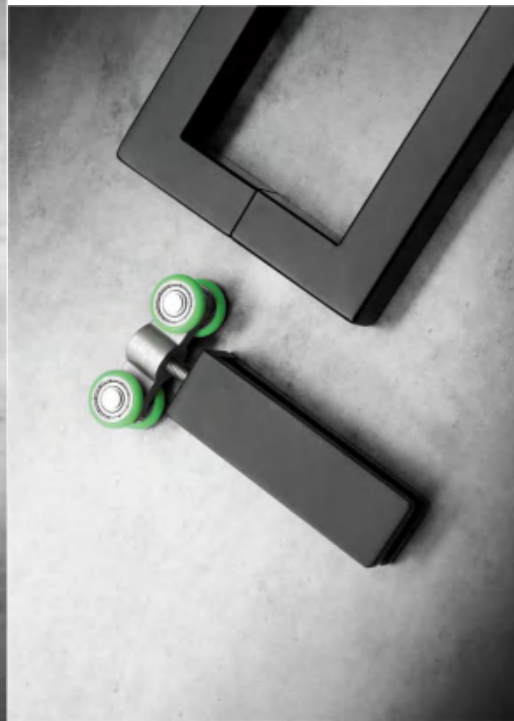

KDLLS046

304 Stainless
Mirror / Satin Black
8mm and 10mm Glass
50x80mm Stone Base