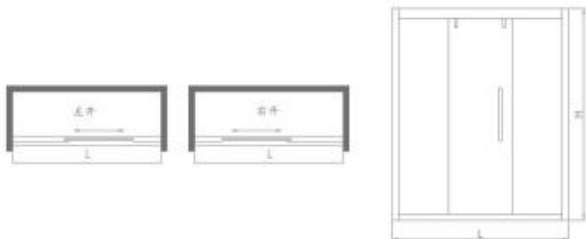

Customization: 1200-1600mm W800-1200mm H: 1850-2200mm

KDLLS046

304 Stainless
Mirror / Satin Black
8mm and 10mm Glass
50x80mm Stone Base

KDLLSS04622

Standard:1400x2000mm

Customization:L: 1200-1600mm H: 1850-2200mm

KDLLSS04621

Standard:1400x2000mm

Customization:L: 1200-1600mm H: 1850-2200mm

KDLLSS04631

Standard:1500x2000mm

Customization:L: 1400-1800mm H: 1850-2200mm

KDLLSS04642

Standard:1600x2000mm

Customization:L: 1400-2000mm H: 1850-2200mm

KDLLSL04632

Standard:900x1400x2000mm

Customization:L: 1200-1600mm W:800-1200mm H: 1850-2200mm

KDLLS045

304 Stainless
Mirror / Satin Black
8mm and 10mm Glass
50x80mm Stone Base

Customization:L: 1200-1600mm W:800-1200mm H: 1850-2200mm