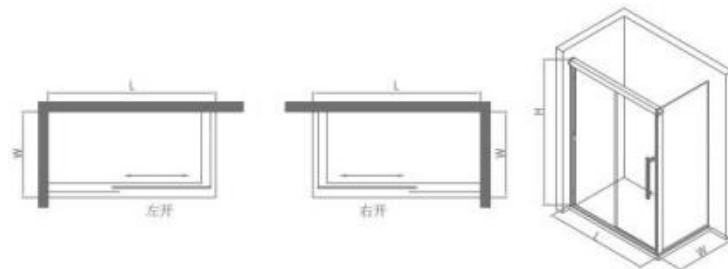

Standard:900x1400x2000mm

Customization:L: 1200-1600mm W:800-1200mm H: 1850-2200mm

KDLLSL00231

Standard:900x1400x2000mm

Customization:L: 1200-1600mm W:800-1200mm H: 1850-2200mm

KDLLS001

Aluminium Profile

Bright Silver