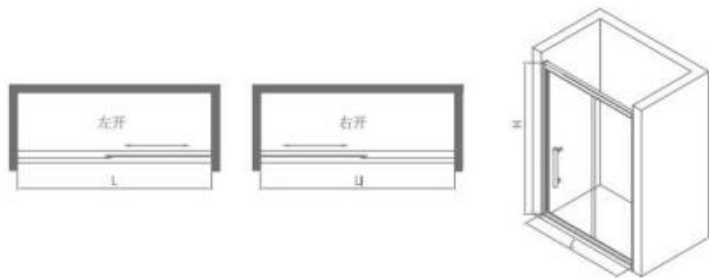

8mm and 10mm Glass

50x80mm Stone Base

KDLLSS00122

Standard:1400x2000mm

Customization:L: 1200-1600mm H: 1850-2200mm

KDLLSS00121

Standard:1400x2000mm

Customization:L: 1200-1600mm H: 1850-2200mm

Customization:L: 1200-1600mm W:800-1200mm H: 1850-2200mm