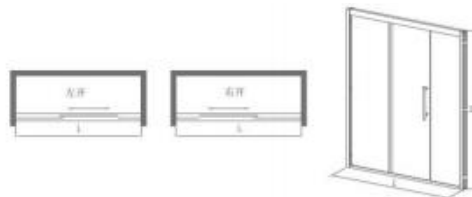

Customization:L: 1400-1800mm H: 1850-2200mm

KDLLSS04542

Standard:1600x2000mm

Customization:L: 1400-2000mm H: 1850-2200mm

KDLLSL04532

Standard:900x1400x2000mm

Customization:L: 1200-1600mm W:800-1200mm H: 1850-2200mm

KDLLS043

304 Stainless
Mirror / Satin Black
8mm and 10mm Glass
50x80mm Stone Base

KDLLSS04321

Standard:1400x2000mm

Customization:L: 1200-1600mm H: 1850-2200mm

KDLLSS04322

Standard:1400x2000mm

Customization:L: 1200-1600mm H: 1850-2200mm

KDLLSS04331

Standard:1500x2000mm

Customization:L: 1400-1800mm H: 1850-2200mm

KDLLSS04342

Standard:1600x2000mm

Customization:L: 1400-2000mm H: 1850-2200mm

KDLLSL04332

Standard:900x1400x2000mm