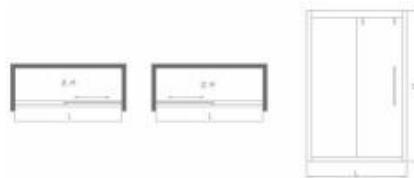

Customization: 1200-1600mm W800-1200mm H: 1850-2200mm

KDLLS046

304 Stainless
Mirror / Satin Black
8mm and 10mm Glass
50x80mm Stone Base

KDLLSS04622

Standard:1400x2000mm

Customization:L: 1200-1600mm H: 1850-2200mm

KDLLSS04621

Standard:1400x2000mm

Customization:L: 1200-1600mm H: 1850-2200mm

KDLLSS04631

Standard:1500x2000mm

Customization:L: 1400-1800mm H: 1850-2200mm

KDLLSS04642

Standard:1600x2000mm

Customization:L: 1400-2000mm H: 1850-2200mm

KDLLSL04632

Standard:900x1400x2000mm

Customization:L: 1200-1600mm W:800-1200mm H: 1850-2200mm

KDLLS045

304 Stainless
Mirror / Satin Black
8mm and 10mm Glass
50x80mm Stone Base

Customization:L: 1200-1600mm W:800-1200mm H: 1850-2200mm