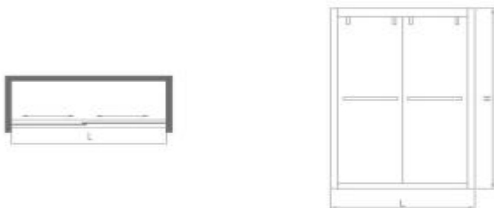

Double Sliding Doors

KDLLS080

**304 Stainless
Mirror / Rose Gold
8mm and 10mm Glass
50x80mm Stone Base**

KDLLSS08022

Standard: 1400x2000mm

Customization: L: 1200-1600mm H: 1850-2200mm

KDLLSL08032

Standard: 900x1400x2000mm

Customization: 1200-1600mm W800-1200mm H: 1850-2200mm

KDLLS046

304 Stainless
Mirror / Satin Black
8mm and 10mm Glass
50x80mm Stone Base

KDLLSS04622

Standard:1400x2000mm

Customization:L: 1200-1600mm H: 1850-2200mm

KDLLSS04621

Standard:1400x2000mm

Customization:L: 1200-1600mm H: 1850-2200mm

KDLLSS04631

Standard:1500x2000mm

Customization:L: 1400-1800mm H: 1850-2200mm

KDLLSS04642

Standard:1600x2000mm

Customization:L: 1400-2000mm H: 1850-2200mm

KDLLSL04632

Standard:900x1400x2000mm

Customization:L: 1200-1600mm W:800-1200mm H: 1850-2200mm

KDLLS045

304 Stainless
Mirror / Satin Black
8mm and 10mm Glass
50x80mm Stone Base