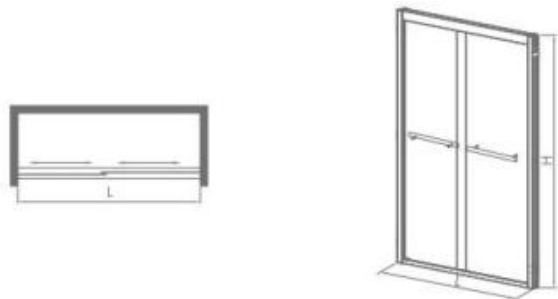

Customization:L: 1400-1800mm H: 1850-2200mm

KDLLSS04542

Standard:1600x2000mm

Customization:L: 1400-2000mm H: 1850-2200mm

KDLLSL04532

Standard:900x1400x2000mm

Customization:L: 1200-1600mm W:800-1200mm H: 1850-2200mm

KDLLSS04331

Standard:1500x2000mm

Customization:L: 1400-1800mm H: 1850-2200mm

KDLLSS04342

Standard:1600x2000mm

Customization:L: 1400-2000mm H: 1850-2200mm

KDLLSL04332

Standard:900x1400x2000mm