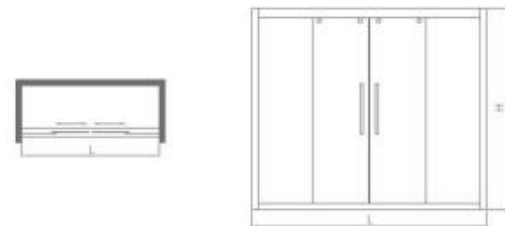

KDLLSS00421

Standard:1400x2000mm

Customization:L: 1200-1600mm H: 1850-2200mm

KDLLSS00422

Standard:1400x2000mm

Customization:L: 1200-1600mm H: 1850-2200mm

KDLLSS00431

Standard:1500x2000mm

Customization:L: 1400-1800mm H: 1850-2200mm

KDLLSS00442

Standard:1600x2000mm

Customization:L: 1400-2000mm H: 1850-2200mm

KDLLSL00432

Standard:900x1400x2000mm

Customization:L: 1200-1600mm W:800-1200mm H: 1850-2200mm